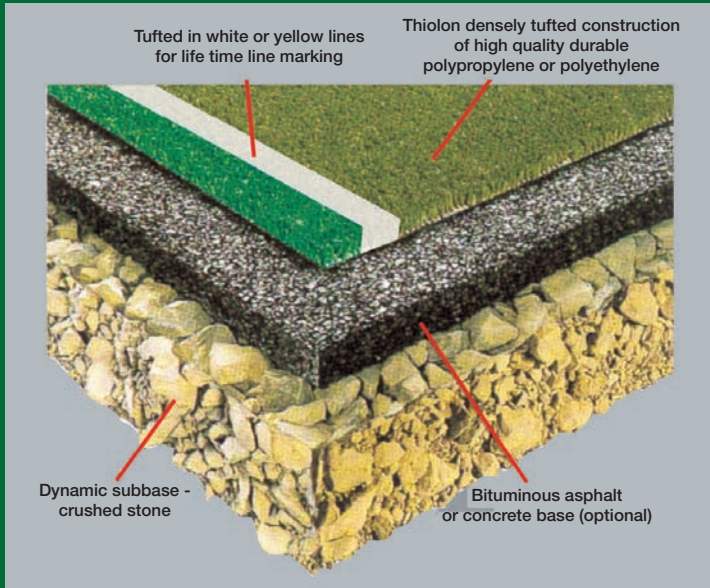

Hong Kong

**ASI Court Pro 1000** 

Pile height 19mm±1mm

Total yarn weight 1100 /sqm ±10%

**ASI Court Pro16** 

Pile height 16mm±1mm

Total yarn weight 1200g/sqm±10%

**ASI Court Pro XP16** 

Pile height 16mm±1mm

Total yarn weight 1180g/sqm±10%

New Zealand

**ASI-Court** uses premium yarns exclusively. They are the world's best from Holland, Belgium and USA. ASI-Court has the full range of grass tennis courts from the Pro16 and popular Pro 1000, through to the Pro XP16. ASI-Court tennis courts come with a 7 year warranty.

- ✓ Tufted-in lines
- ✓ Great spin
- ✓ Excellent ball bounce
- ✓ 7 year warranty
- ✓ Wet or dry play
- ✓ ITF medium bounce & pace
- ✓ TV Blue

**ASI Astro**